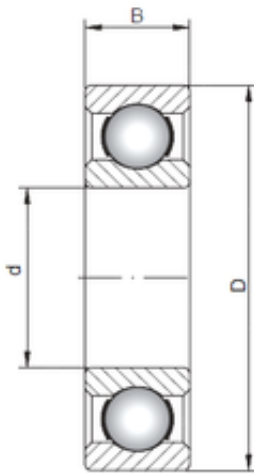

## France Import Bearing Co., Ltd.

85 mm x 210 mm x 52 mm Loyal 6417 deep groove ball bearings

Bearing No. 6417

Size	85x210x52 mm
Bore Diameter	85 mm
Outer Diameter	210 mm
Width	52 mm
d	85 mm
D	210 mm
B	52 mm
C	52 mm
Weight	9,5 Kg
Basic dynamic load rating (C)	174 kN
Basic static load rating (C0)	137 kN
(Grease) Lubrication Speed	3400 r/min

6417 Bearing 2D drawings and 3D CAD models