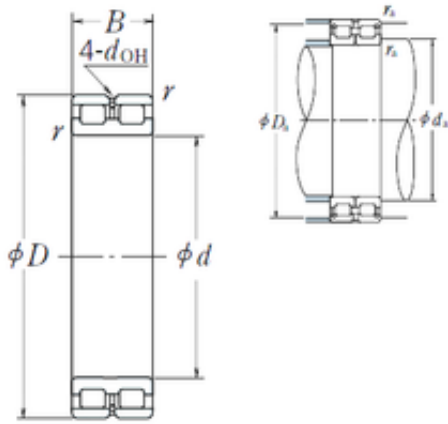

France Import Bearing Co., Ltd.

220 mm x 300 mm x 80 mm NSK RSF-4944E4
cylindrical roller bearings

Bearing No. RSF-4944E4

RSF-4944E4 Bearing 2D drawings and 3D CAD models

Size	220x300x80 mm
Bore Diameter	220 mm
Outer Diameter	300 mm
Width	80 mm
d	220 mm
D	300 mm
B	80 mm
C	80 mm
r min.	2,1 mm
da min.	231 mm
Da max.	289 mm
ra max.	2 mm
Weight	17 Kg
Basic dynamic load rating (C)	695 kN
Basic static load rating (C0)	1620 kN
(Grease) Lubrication Speed	430 r/min
hidYobi	RSF-4944E4
LangID	1
D_	300
B_	80
hidTable	ecat_NSCLDRS
Oil rpm	430
mass	17
GRS rpm	850
ra	2