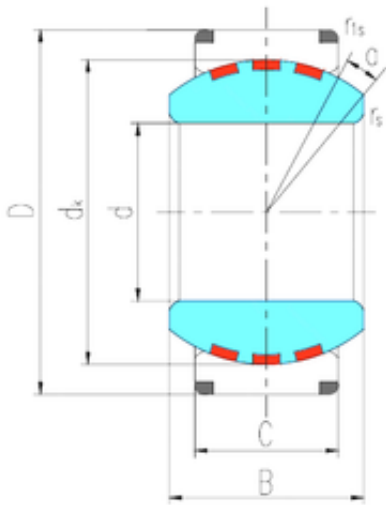

# France Import Bearing Co., Ltd.

120 mm x 180 mm x 85 mm LS GEH120XF/Q  
plain bearings

Bearing No. GEH120XF/Q

Size	120x180x85 mm
Bore Diameter	120 mm
Outer Diameter	180 mm
Width	85 mm
d	120 mm
D	180 mm
B	85 mm
C	80 mm
dk	160 mm
r min.	1 mm
r1 min.	1 mm
Angle	2 °
Weight	8,49 Kg
Basic dynamic load rating (C)	1280 kN

GEH120XF/Q Bearing 2D drawings and 3D CAD models